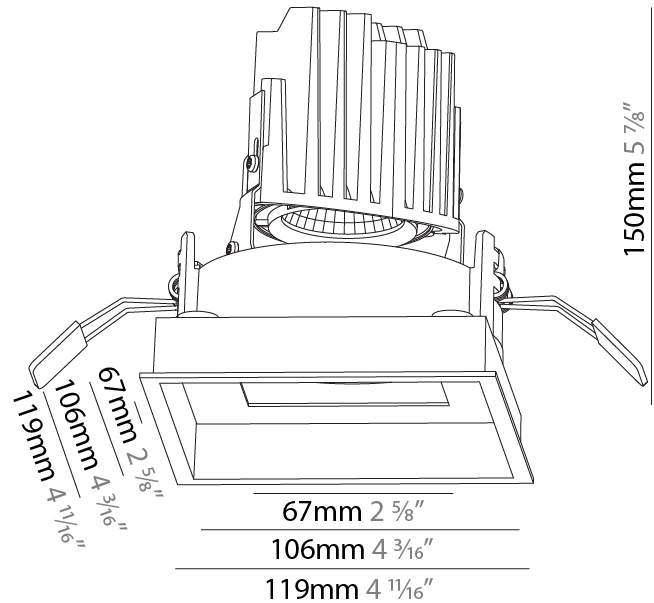

PHYSICAL

Shape: Square
Length (mm): 119
Length (in): 4 11/16
Width (mm): 119
Width (in): 4 11/16
Depth (mm): 150
Depth (in): 5 7/8
Ceiling Thickness (mm): 10 / 12.5 / 15
Ceiling Thickness (in): 3/8 or 1/2 or 9/16
Min. Recessing Depth (mm): 170
Min. Recessing Depth (in): 6 11/16
Light Distribution: Downlight
Weight (kg): 0.69
Weight (lbs): 1.5
Fixture Finish: SSR / BKV / CWI / CRY / HAB / UFT / ITA / RUA / FTG / MYG / LOD / PUS / FRO / FUP / KIA / POP / BLS / SPG / MEY / GOH / GUM / CHC / COM / ABZ / JAG / OBR / MOS / ROR
Fixture Material: Aluminum Die Cast
Cut-out Measurements: 114mm / 4 1/2" x 114mm / 4 1/2"

ELECTRICAL

Lamp Type: LED (Zhaga Standard)
Input Wattage (W): 16.5
Total Output Wattage (W): 14
Dimming: Tri-Mode (Non-Dimming and Phase Dimming (120Vac only) and 0-10V Dimming)
Driver Included: No
Driver Location: Recessed Housing
Driver Type: Constant Current - Universal
Driver Class: Class 2
Input Voltage (V): 120 - 277
Constant Current (MA): 350

LED

Number of LEDs: 1
Color Temperature (°K): 2700 / 3000 / 3500 / 4000
Max. Delivered Lumen (lm): 940 / 980 / 1029 / 1050
Nominal Lumen (lm): 1386 / 1438 / 1511 / 1542
CRI: >90 CRI
Lamp Life (hrs): 50000

OPTICAL

Reflector: 20 / 40 / 60

RATINGS AND CERTIFICATIONS

Certified By: Certified for North American Standards
IP rating: IP20

114 x 114mm
4 1/2" x 4 1/2"

170mm
6 1/4"

10 | 15mm
3/8" | 9/16"